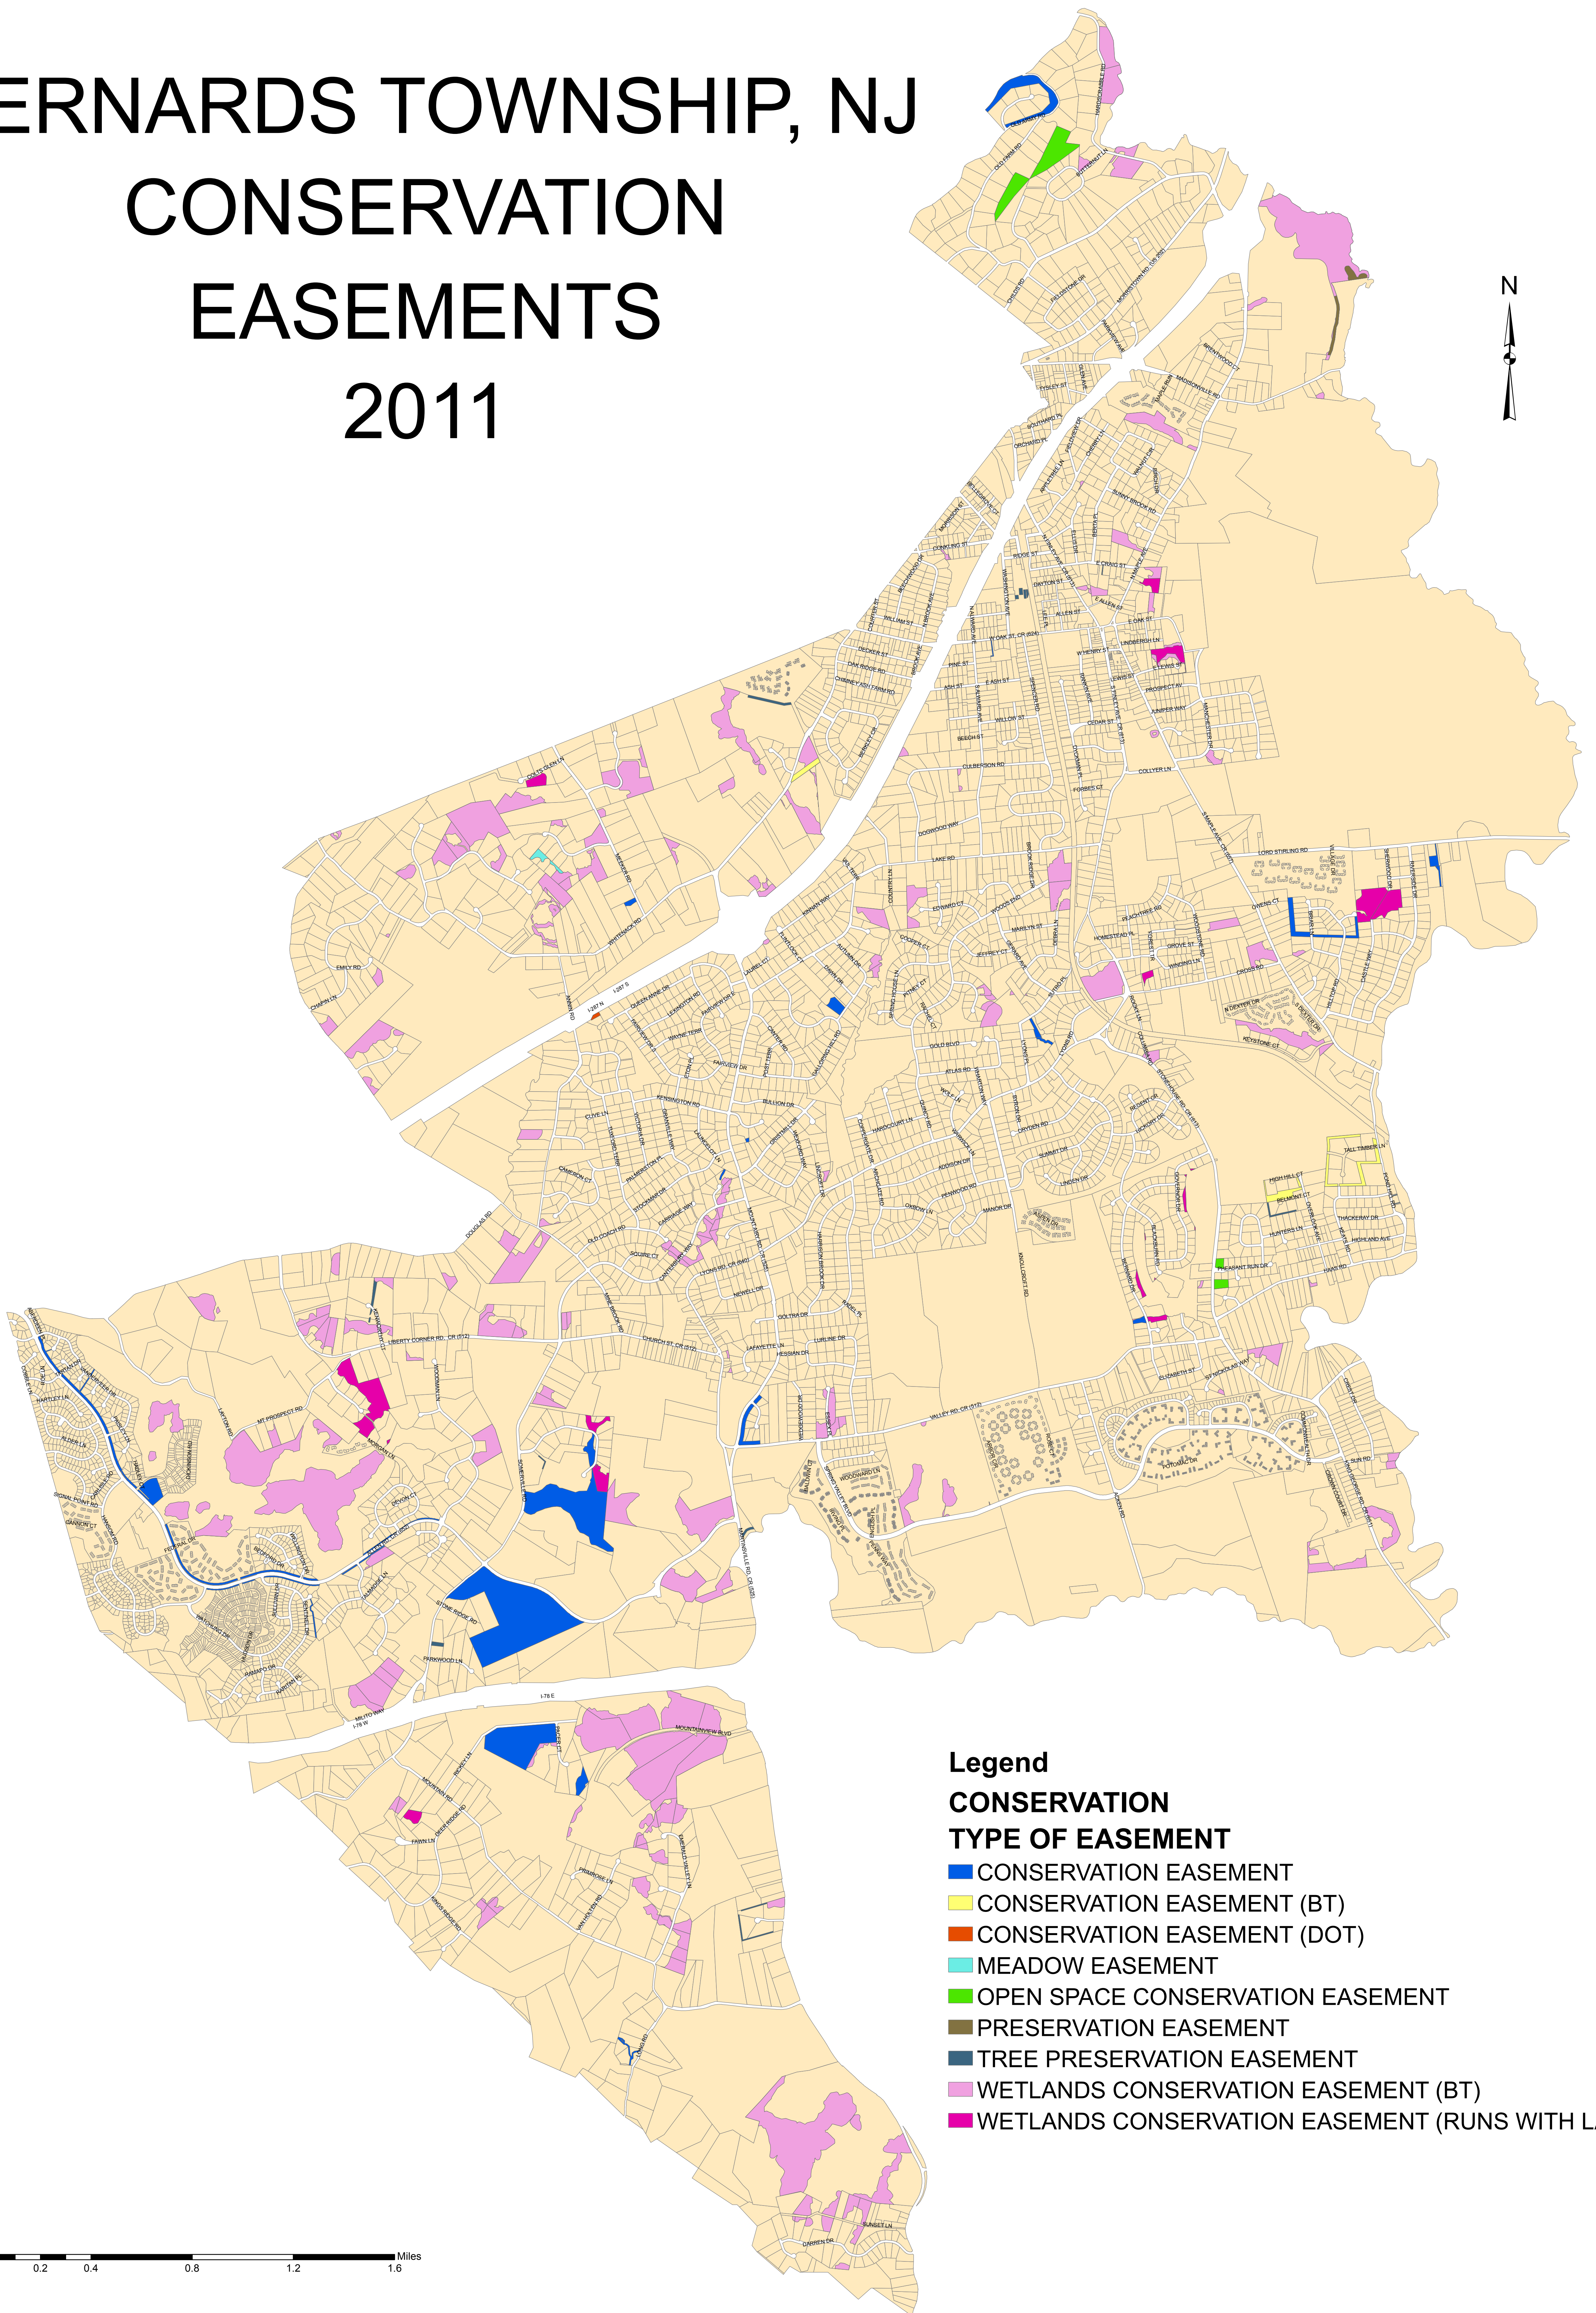

# BERNARDS TOWNSHIP, NJ CONSERVATION EASEMENTS 2011

## Legend

### CONSERVATION

#### TYPE OF EASEMENT

- CONSERVATION EASEMENT
- CONSERVATION EASEMENT (BT)
- CONSERVATION EASEMENT (DOT)
- MEADOW EASEMENT
- OPEN SPACE CONSERVATION EASEMENT
- PRESERVATION EASEMENT
- TREE PRESERVATION EASEMENT
- WETLANDS CONSERVATION EASEMENT (BT)
- WETLANDS CONSERVATION EASEMENT (RUNS WITH LAND)