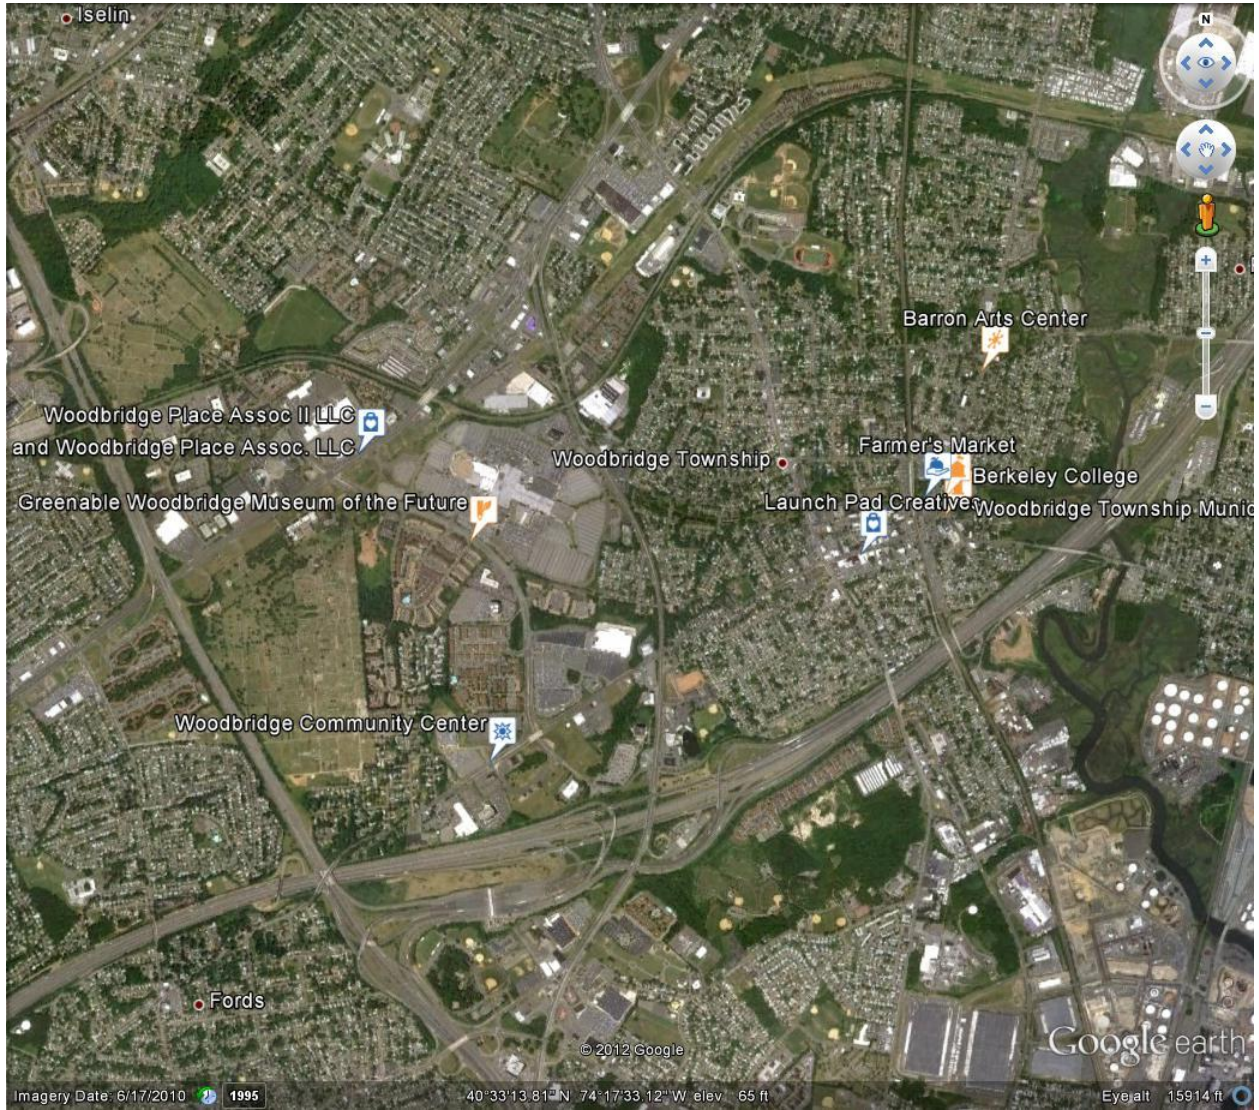

COMMUNITY ASSET MAPPING – UPLOAD 1

1) Woodbridge Proper

2) Townhall to Barron Arts Center

3) New Brunswick Ave. in Fords

4) Keasbey Recycling Facilities