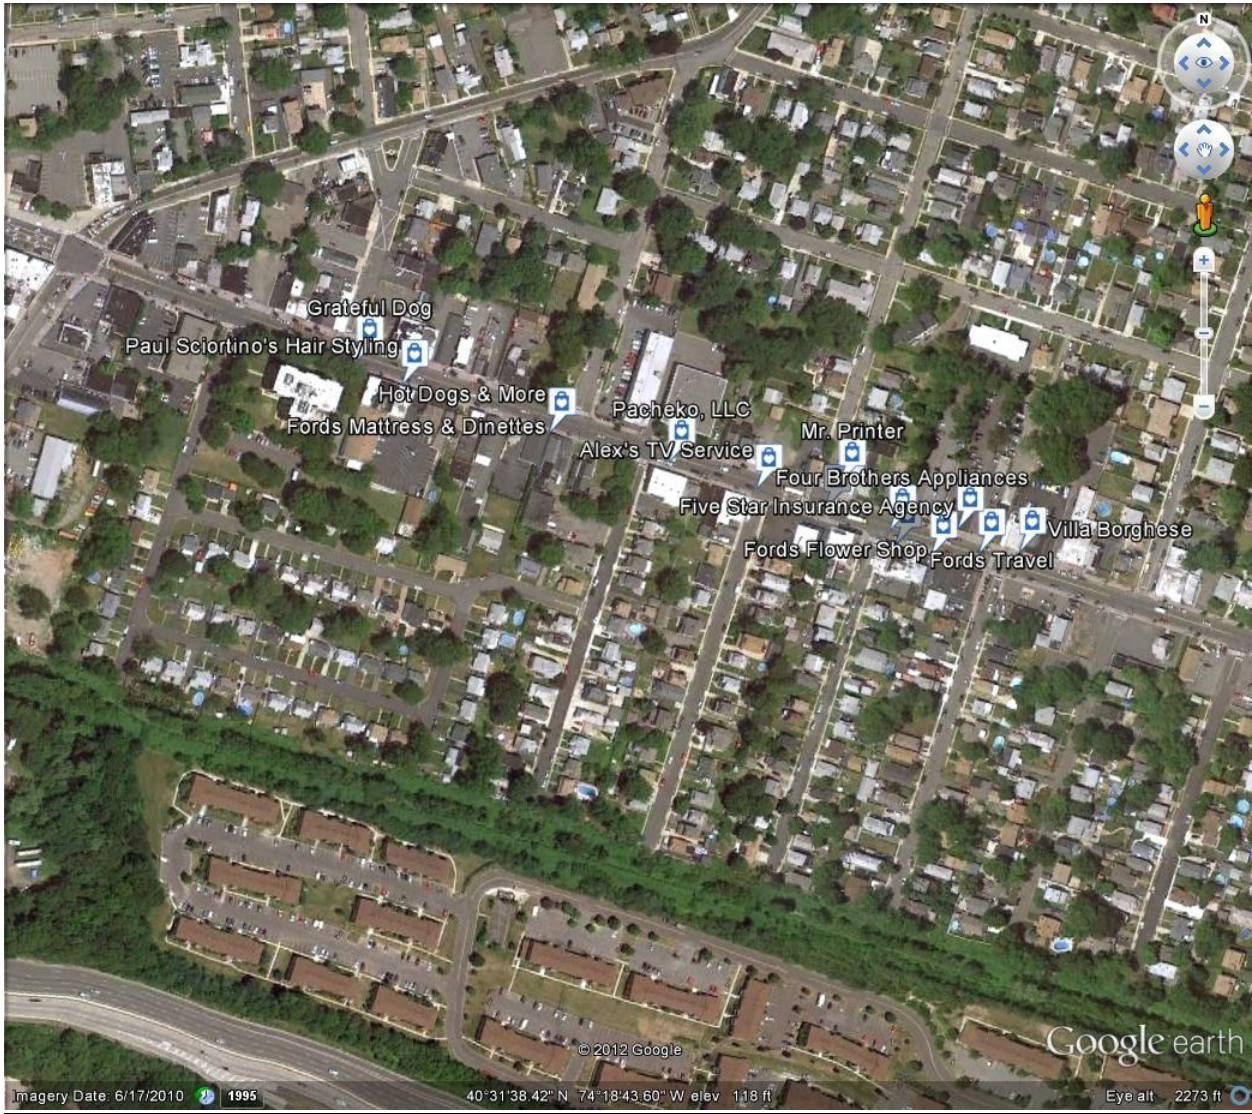

COMMUNITY ASSET MAPPING – UPLOAD 1

1) Woodbridge Proper

2) Townhall to Barron Arts Center

3) New Brunswick Ave. in Fords

4) Keasbey Recycling Facilities